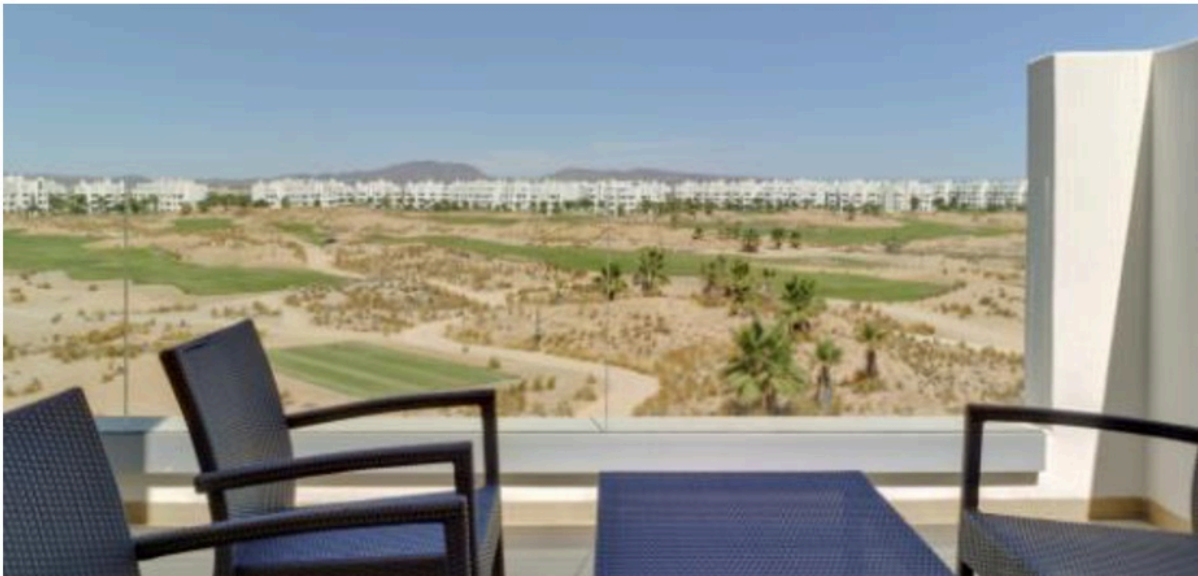

CARPENTRY

- HIGH QUALITY PVC CARPENTRY IN WHITE. BLINDS IN THE SAME RANGE AND COLOUR.
- VAULTED ACCESS DOOR IN WHITE IN BOTH SIDES: DIERRE – MODELO SPART A 5.
- SMOOTH LACQUERED INTERIOR DOORS IN WHITE.
- BUILT IN WARDROBES WITH SMOOTH LACQUERED SLIDING DOORS IN WHITE (They include a shelve and a hanging rail).

PAINTS AND WINDOWS

- WASHABLE SMOOTH ACRYLIC PAINT IN WHITE INSIDE.
- DOUBLE GLAZED WINDOWS.
- HIGH SECURITY GLASS RAINING IN TERRA 10+10 / 2 BUTIRALS AND A "U" PROFILE ALUMINIUM.

ROOF

- INVERTED TRANSITABLE ROOF WITH GRAVEL AND INVERTED TRANSITABLE ROOF FINISHED WITH NON SLIPPERY PORCELANIC TILES "MADEIRA ARENA" 30X61, SALONI CERAMICAS.

AIR CONDITIONING

- DUCTED AIR CONDITIONING: HOT AND COLD